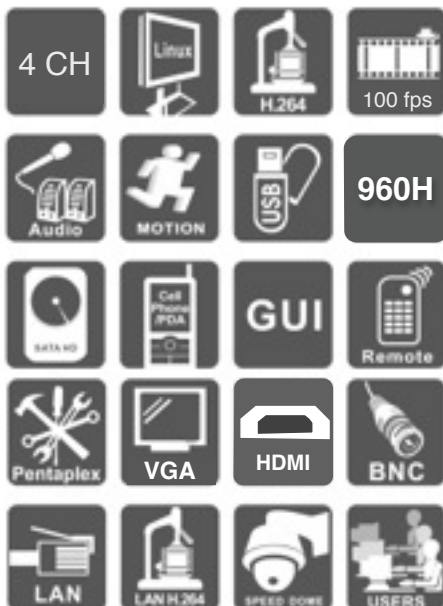

BE-8004-9H

H.264, 4Ch Video & Audio, 3G, 960H DVR

960 H

Features :

- H.264 Standalone DVR
- 4Ch Video & 4Ch Audio
- Up to 1920x1080 (960H) Record res.
- HDMI, VGA & CVBS Output
- Pentaplex, 3G Dongle support
- Full function Front Panel
- Support IE, Chrome, Firefox, Safari
- 1HDD (4TB max)
- Supports Mirror Recording (USB)
- Free Apple & Android Mobile Apps

Specifications :

Type	BE-8004-9H	
Video Input	4 CH Input/BNC	
Display	Resolution	960H
	Features	Single, Quad, Sequence (5-120s), D.Zoom
Video Output	VGA	Max. 1920x1080 (Full HD)
	HDMI	Max. 1920x1080 (Full HD)
	CVBS	1CH Output / BNC
Audio	Input	4CH Input (W/ 2-Way Audio)
	Output	1CH Output
	Comp	G.711A
Alarm	Input	4CH Input, Normal Open/ Close (Option)
	Output	Sensor, Motion, Video Loss ` 1CH Output (Option)
Recording	Resolution	Individual Ch setup : 960H/D1/HD1/CIF
	Frame	4CH 960H @22FPS per CH / 4CH D1 @25FPS per CH
	Features	Con/ Sch/ Mot/ Alm/ Manual. MD Zones: 396(22x18 grid). Pre-Rec: 1~30Sec. Post Rec :10~300Sec
Backup	File Format	AVI / user defined format
	Media	USB & Network (Auto copy of Playback Software)
Storage	HDD	1 SATA x 4TB Max
	Mirror	USB Port simultaneous Recording
	SMART	SMART Fn for HDD protection
Serial Interface	Pelco-D / Pelco-P (RS-485) for PTZ Control	
Network	Dual Stream	960H/D1/HD1/CIF / QCIF
	Protocol	HTTP, DHCP, DDNS, NTP, SMTP, FTP, DNS,
	Browser	UPNP, PPPoE, IP Authorization, IP Search
Features	DST & NTP	IE, Chrome, Firefox, Safari
	Buzzer	Yes
	Firmware	Motion, Alarm, Video Loss, HDD Error
	3G Mobile	USB, Network Remote Upgrade
Features	ting Environ	iPhone, Android, Windows, Symbian, BlackBerry
	Power	App supports Live video & audio and playback
	Weight	Temperature 0~46°C, Humidity: 20~80%
	Dimension	DC 12V / 2A(AC100V~240V 50/60HZ)
		About 1.6kg (without HDD and Power Adapter)
		220mm x 288mm x 48mm (W x D x H)