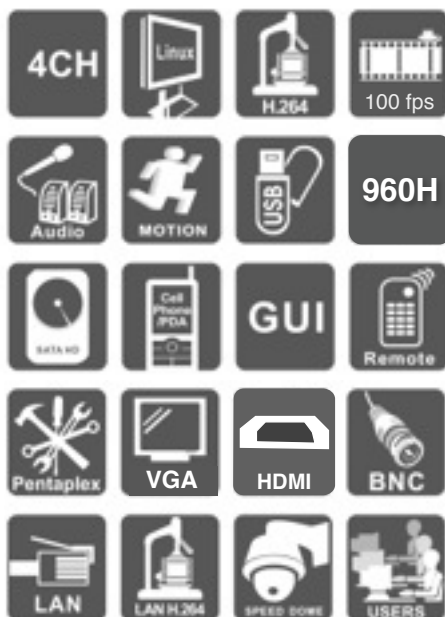

e4 - 7304-9H

H.264, 4Ch 960H DVR

Specifications :

Features :

- H.264 Standalone DVR
- Embedded Linux operation system
- Pentaplex
- Advanced ID login system
- Windows, Android, Symbian, iphone, blackberry ,IOS Mobile support
- Supports Chrome, Safari, Firefox, IE browsers
- Supports XP ,Window, MAC system
- 64 Ch CMS

MODEL	e4-7304-9H
System resource	4/8 channel 960H,D1&CIF Real-Time video
Hardware protection	Limited Thunder, anti-static & lightning protected Main Chip
Operation interface	Graphical User Interface (GUI), Mouse, Front-Panel & Remote control operation interfaces
Video standard	PAL、 NTSC
Audio compression	ADPCM
Recoding mode	Manual, Scheduled, Alarm & Motion Detection
Video Search	Time search, event search, channel search & log search
Backup	Network backup, USB backup
VGA	800 x 600, 1024 x 768, 1280 x 1024
Video Input	4BNCin / 1BNC
Video Output	1VGA, 1HDMI out
Monitoring quality	4D1 or 4 x 960H
Playback quality	4D1 or 4 x 960H
Audio input/output	2ch in/1 ch out
Alarm (optional)	4ch in/1ch out
Image Control	6 shifts
Motion Detection	16 × 16 area / Channel Detection, multi-level sensitivity
Image display	1,4 Image display
Max frame rate	PAL:100fps
Video Speed	PAL: 25 frames / sec (adjustable)
Video Storage	Internal Hard drive, Network
Local playback	1,4 Image Display
HardDisk Interface	1 SATA interfaces
Hard Disk Storage	max-2TB
Network interface	Self-adaptive Ethernet interface. RJ45 10MB/100MB,TCP/PPPOE/DHCP/DDNS/FTP/UPNP
Mobile Support	Windows, Android, Symbian, Iphone, blackberry and IOS.
Remote browse	Supports Chrome, Safari, Firefox & IE Browser
Support System	XP, Windows & MAC
USB Interface	USB2.0 high-speed interface
Languages	Multiple language
Power adapter	12V / 3A